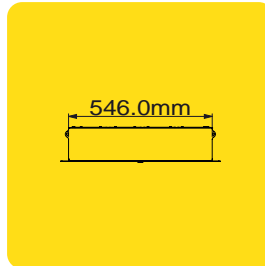

SM-01

Stylish false Ceiling Equipment Storage Caze

SM-02

Stylish False Ceiling Storage Caze