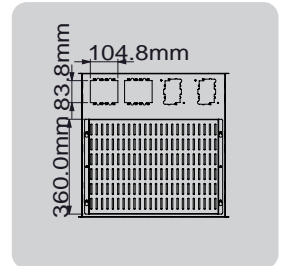

SM-01

Stylish false Ceiling Equipment Storage Caze

SM-02

Stylish False Ceiling Storage Caze