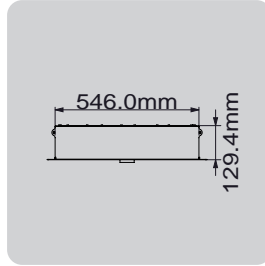

SM-01

Stylish false Ceiling Equipment Storage Caze

SM-02

Stylish False Ceiling Storage Caze