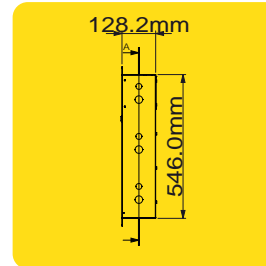

SM-01

Stylish false Ceiling Equipment Storage Caze

SM-02

Stylish False Ceiling Storage Caze