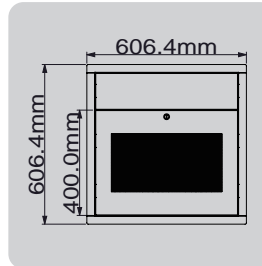

SM-01

Stylish false Ceiling Equipment Storage Caze

SM-02

Stylish False Ceiling Storage Caze