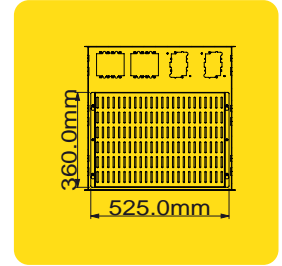

SM-01

Stylish false Ceiling Equipment Storage Caze

SM-02

Stylish False Ceiling Storage Caze