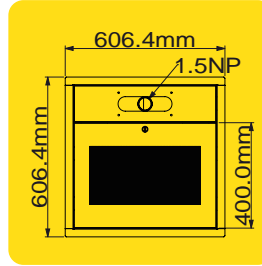

SM-01

Stylish false Ceiling Equipment Storage Caze

SM-02

Stylish False Ceiling Storage Caze